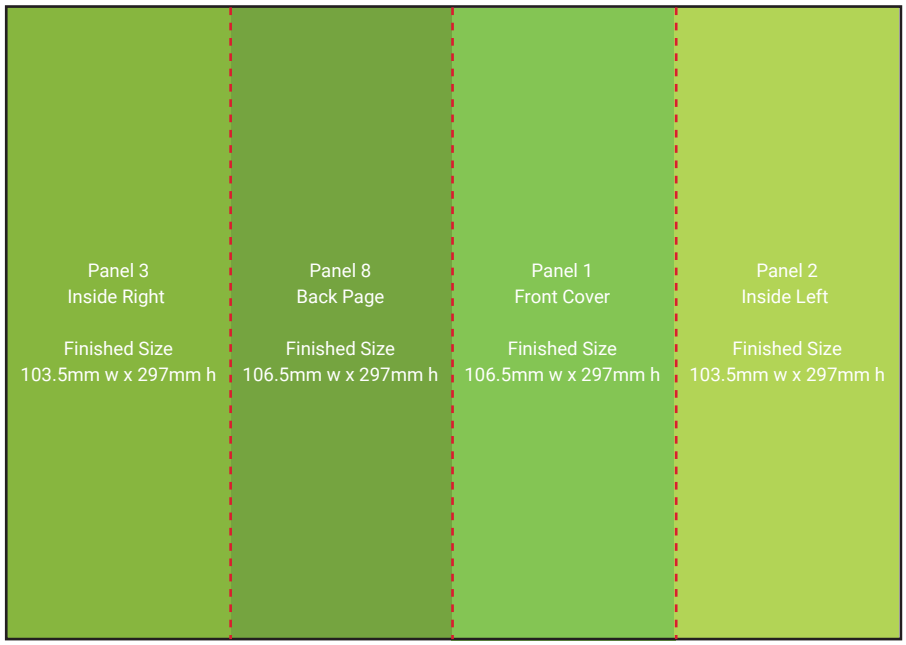

OUTSIDE

INSIDE

OUTSIDE

INSIDE

OUTSIDE

INSIDE

LEFT SIDE

RIGHT SIDE

OUTSIDE

INSIDE

OUTSIDE

INSIDE

FRONT

Panel 1
Front Page
Finished Size
420mm w x 297mm h

BACK

Panel 2
Back Page
Finished Size
420mm w x 297mm h

Panel 1
Front Page
Finished Size
210mm w x 297mm h

Panel 2
Back Page
Finished Size
210mm w x 297mm h

A3 MENUS (NO FOLDS)

A4 MENUS (NO FOLDS)

FRONT

BACK

FRONT

BACK