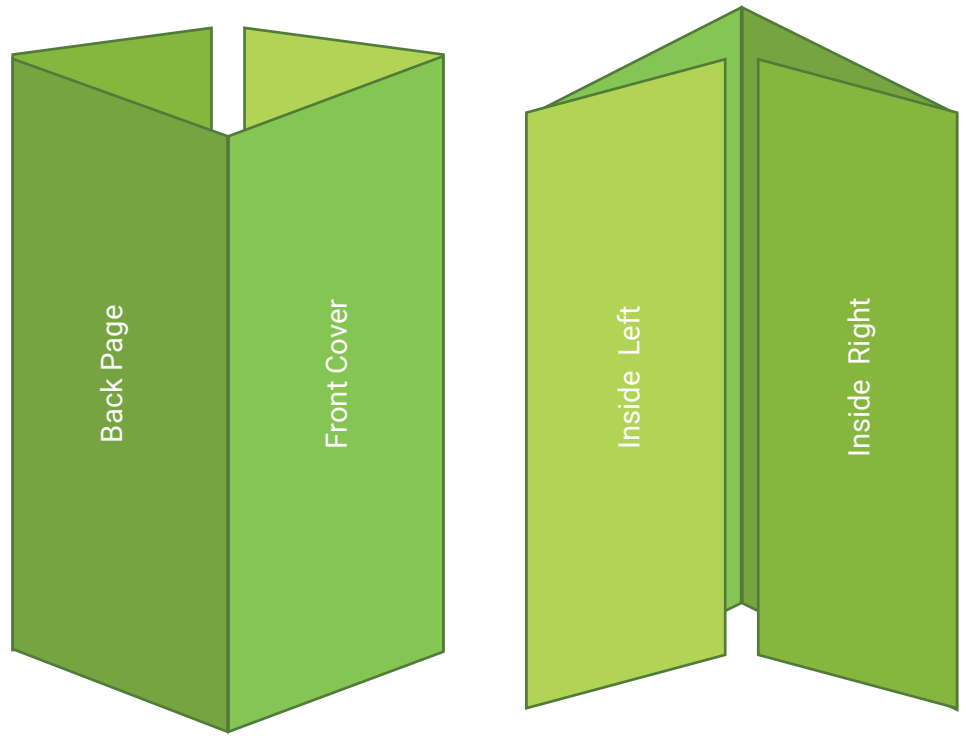

OUTSIDE

INSIDE

OUTSIDE

INSIDE

OUTSIDE

INSIDE

LEFT SIDE

RIGHT SIDE

OUTSIDE

INSIDE

OUTSIDE

INSIDE

FRONT

Panel 1
Front Page
Finished Size
420mm w x 297mm h

BACK

Panel 2
Back Page
Finished Size
420mm w x 297mm h

Panel 1
Front Page
Finished Size
210mm w x 297mm h

Panel 2
Back Page
Finished Size
210mm w x 297mm h

A3 MENUS (NO FOLDS)

A4 MENUS (NO FOLDS)

FRONT

BACK

FRONT

BACK