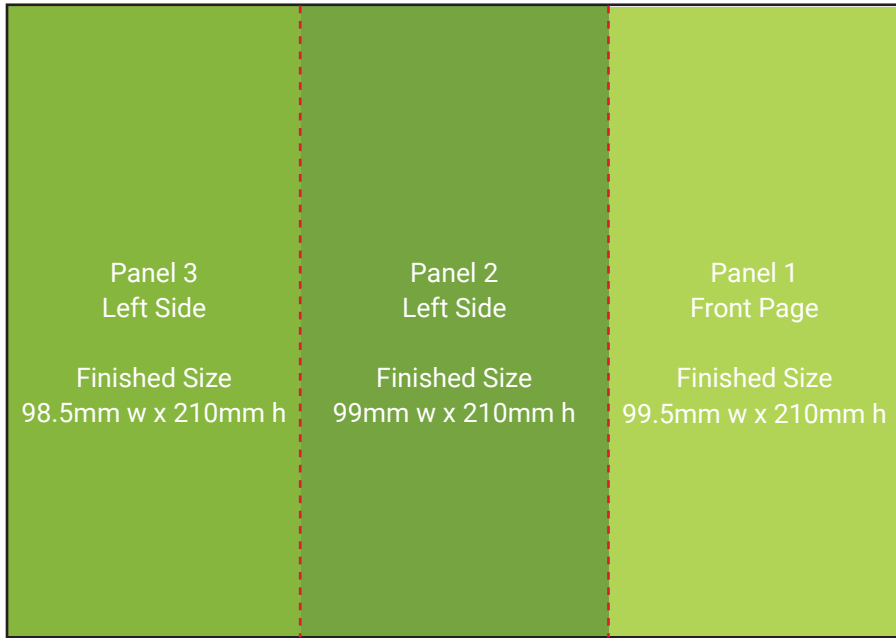

OUTSIDE

INSIDE

OUTSIDE

INSIDE

OUTSIDE

INSIDE

LEFT SIDE

RIGHT SIDE

OUTSIDE

INSIDE

OUTSIDE

INSIDE

FRONT

Panel 1
Front Page
Finished Size
420mm w x 297mm h

BACK

Panel 2
Back Page
Finished Size
420mm w x 297mm h

Panel 1
Front Page
Finished Size
210mm w x 297mm h

Panel 2
Back Page
Finished Size
210mm w x 297mm h

A3 MENUS (NO FOLDS)

A4 MENUS (NO FOLDS)

FRONT

BACK

FRONT

BACK