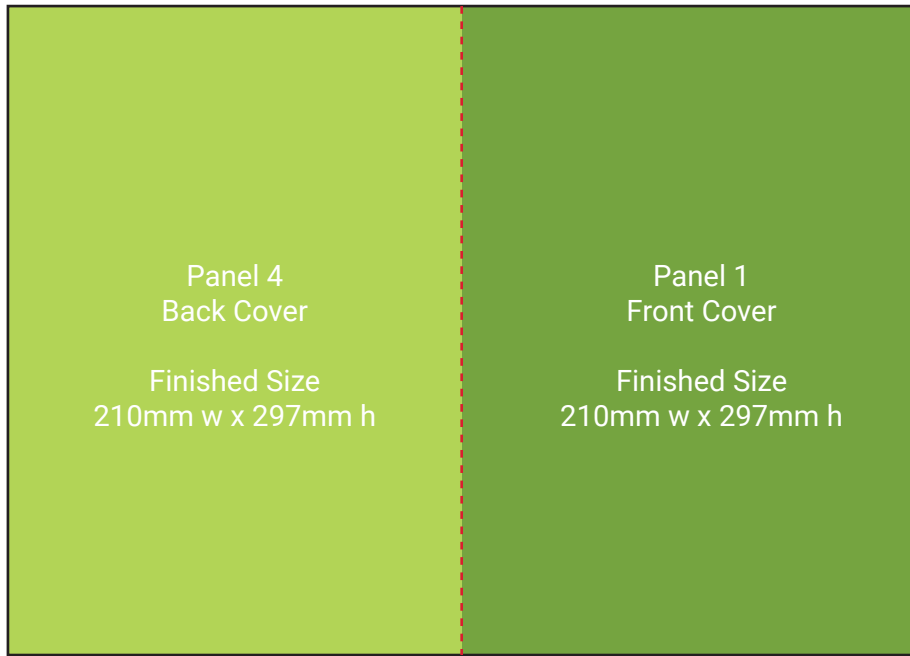

OUTSIDE

INSIDE

OUTSIDE

INSIDE

OUTSIDE

INSIDE

LEFT SIDE

RIGHT SIDE

OUTSIDE

INSIDE

OUTSIDE

INSIDE

FRONT

Panel 1
Front Page
Finished Size
420mm w x 297mm h

BACK

Panel 2
Back Page
Finished Size
420mm w x 297mm h

Panel 1
Front Page
Finished Size
210mm w x 297mm h

Panel 2
Back Page
Finished Size
210mm w x 297mm h

A3 MENUS (NO FOLDS)

A4 MENUS (NO FOLDS)

FRONT

BACK

FRONT

BACK