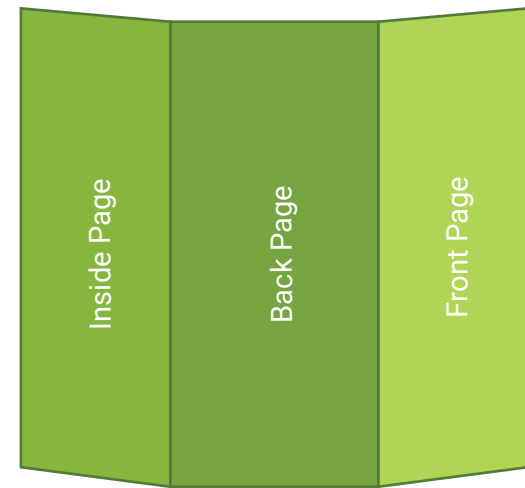

OUTSIDE

INSIDE

OUTSIDE

INSIDE

OUTSIDE

INSIDE

LEFT SIDE

RIGHT SIDE

OUTSIDE

INSIDE

OUTSIDE

INSIDE

FRONT

Panel 1
Front Page
Finished Size
420mm w x 297mm h

BACK

Panel 2
Back Page
Finished Size
420mm w x 297mm h

Panel 1
Front Page
Finished Size
210mm w x 297mm h

Panel 2
Back Page
Finished Size
210mm w x 297mm h

A3 MENUS (NO FOLDS)

A4 MENUS (NO FOLDS)

FRONT

BACK

FRONT

BACK