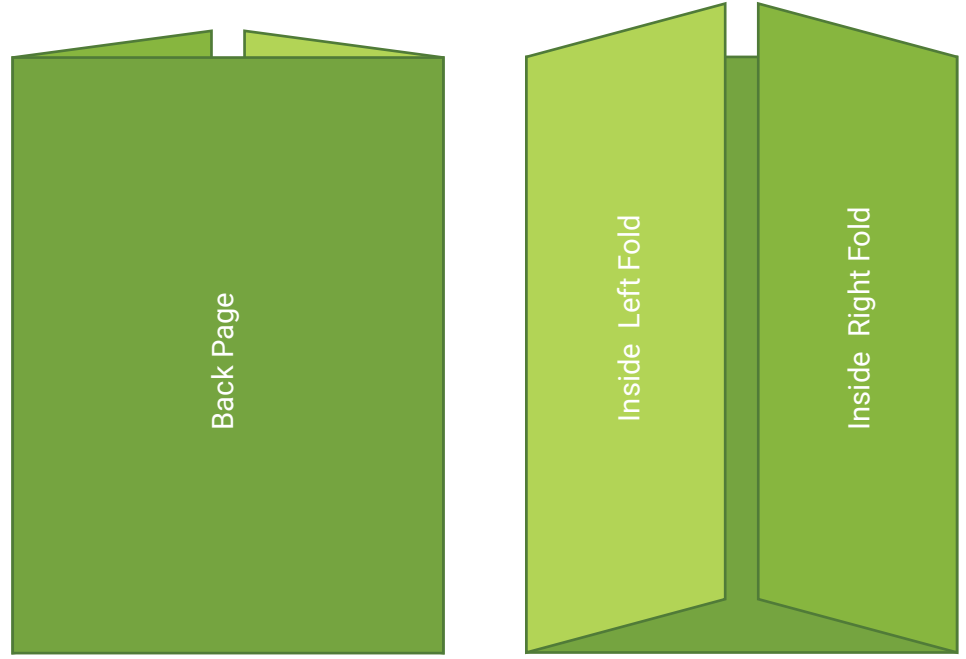

OUTSIDE

INSIDE

OUTSIDE

INSIDE

FRONT

Panel 1
Front Page
Finished Size
420mm w x 297mm h

BACK

Panel 2
Back Page
Finished Size
420mm w x 297mm h

Panel 1
Front Page
Finished Size
210mm w x 297mm h

Panel 2
Back Page
Finished Size
210mm w x 297mm h

A3 MENUS (NO FOLDS)

A4 MENUS (NO FOLDS)

FRONT

BACK

FRONT

BACK