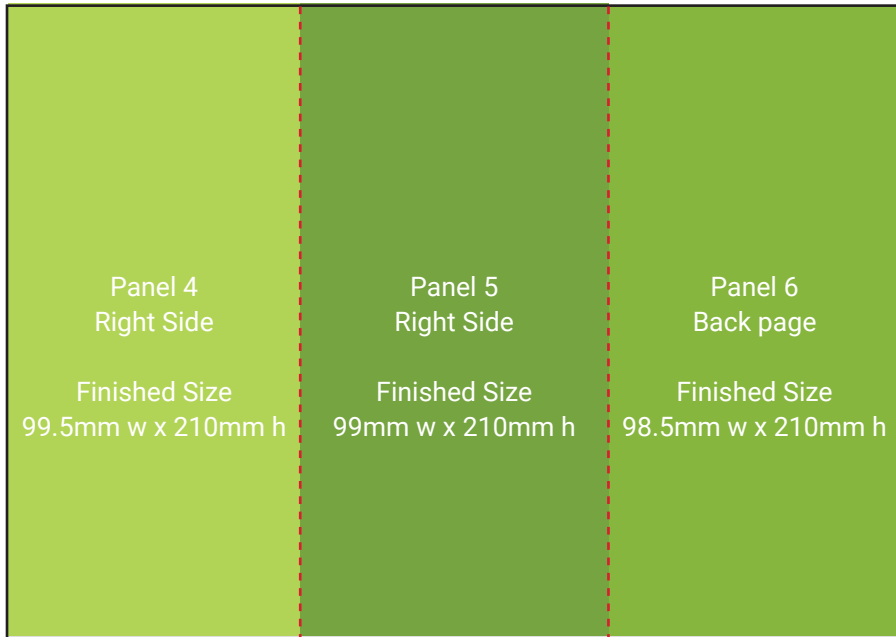

OUTSIDE

INSIDE

OUTSIDE

INSIDE

OUTSIDE

INSIDE

LEFT SIDE

RIGHT SIDE

OUTSIDE

INSIDE

OUTSIDE

INSIDE

FRONT

Panel 1
Front Page
Finished Size
420mm w x 297mm h

BACK

Panel 2
Back Page
Finished Size
420mm w x 297mm h

Panel 1
Front Page
Finished Size
210mm w x 297mm h

Panel 2
Back Page
Finished Size
210mm w x 297mm h

A3 MENUS (NO FOLDS)

A4 MENUS (NO FOLDS)

FRONT

BACK

FRONT

BACK