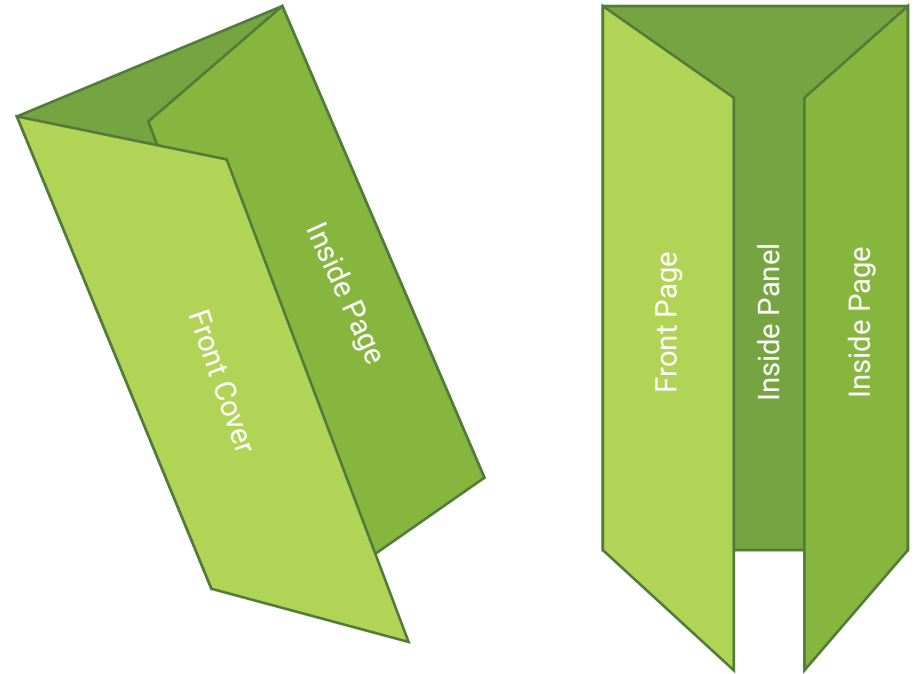

OUTSIDE

INSIDE

OUTSIDE

INSIDE

OUTSIDE

INSIDE

LEFT SIDE

RIGHT SIDE

OUTSIDE

INSIDE

OUTSIDE

INSIDE

FRONT

Panel 1
Front Page
Finished Size
420mm w x 297mm h

BACK

Panel 2
Back Page
Finished Size
420mm w x 297mm h

Panel 1
Front Page
Finished Size
210mm w x 297mm h

Panel 2
Back Page
Finished Size
210mm w x 297mm h

A3 MENUS (NO FOLDS)

A4 MENUS (NO FOLDS)

FRONT

BACK

FRONT

BACK