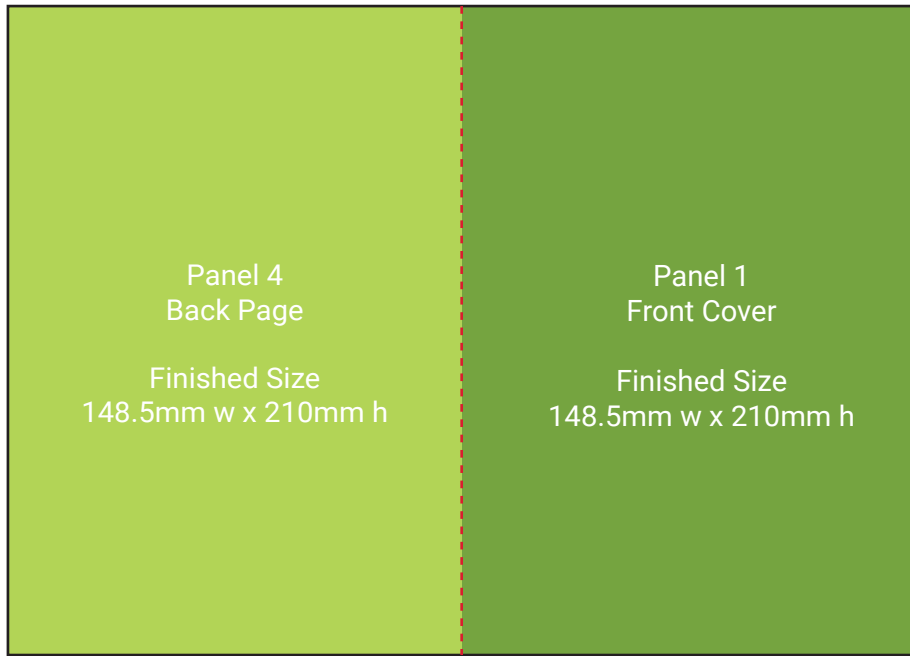

OUTSIDE

INSIDE

OUTSIDE

INSIDE

OUTSIDE

INSIDE

LEFT SIDE

RIGHT SIDE

OUTSIDE

INSIDE

OUTSIDE

INSIDE

FRONT

Panel 1
Front Page
Finished Size
420mm w x 297mm h

BACK

Panel 2
Back Page
Finished Size
420mm w x 297mm h

Panel 1
Front Page
Finished Size
210mm w x 297mm h

Panel 2
Back Page
Finished Size
210mm w x 297mm h

A3 MENUS (NO FOLDS)

A4 MENUS (NO FOLDS)

FRONT

BACK

FRONT

BACK