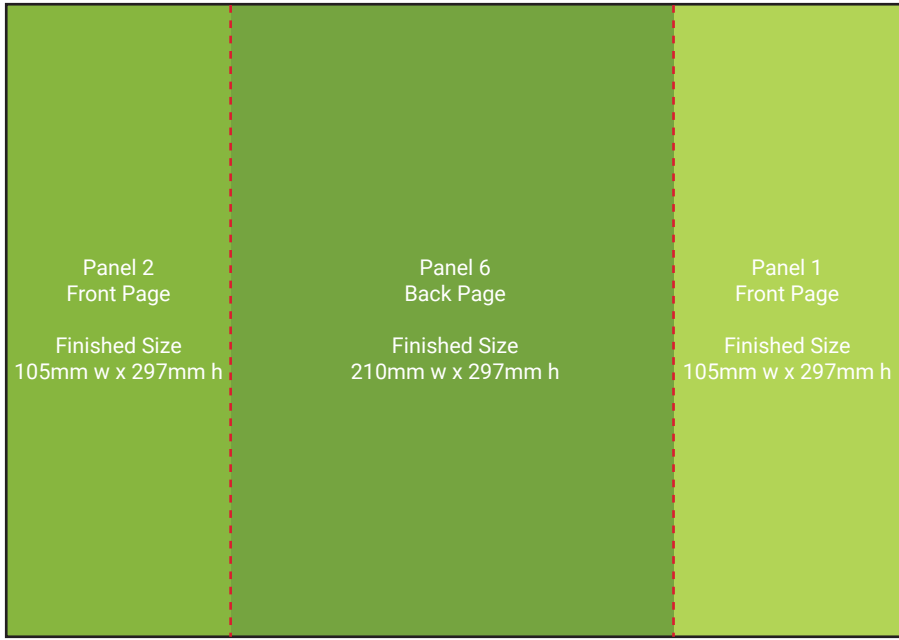

OUTSIDE

INSIDE

OUTSIDE

INSIDE

OUTSIDE

INSIDE

LEFT SIDE

RIGHT SIDE

OUTSIDE

INSIDE

OUTSIDE

INSIDE

FRONT

Panel 1
Front Page
Finished Size
420mm w x 297mm h

BACK

Panel 2
Back Page
Finished Size
420mm w x 297mm h

Panel 1
Front Page
Finished Size
210mm w x 297mm h

Panel 2
Back Page
Finished Size
210mm w x 297mm h

A3 MENUS (NO FOLDS)

A4 MENUS (NO FOLDS)

FRONT

BACK

FRONT

BACK