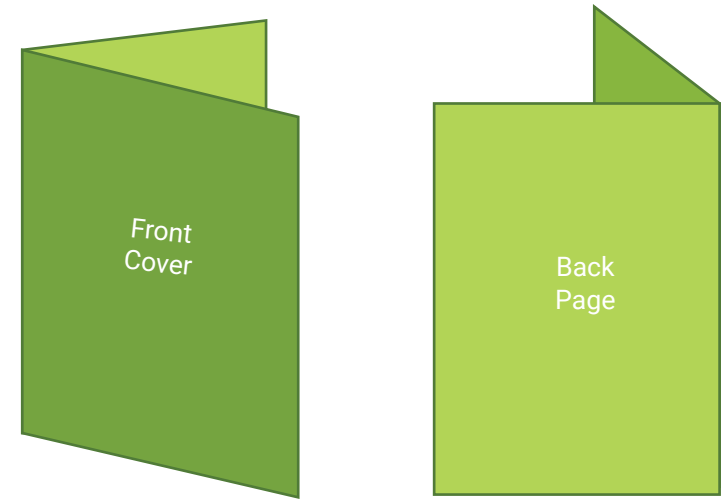

OUTSIDE

INSIDE

OUTSIDE

INSIDE

OUTSIDE

INSIDE

LEFT SIDE

RIGHT SIDE

OUTSIDE

INSIDE

OUTSIDE

INSIDE

FRONT

Panel 1
Front Page
Finished Size
420mm w x 297mm h

BACK

Panel 2
Back Page
Finished Size
420mm w x 297mm h

Panel 1
Front Page
Finished Size
210mm w x 297mm h

Panel 2
Back Page
Finished Size
210mm w x 297mm h

A3 MENUS (NO FOLDS)

A4 MENUS (NO FOLDS)

FRONT

BACK

FRONT

BACK