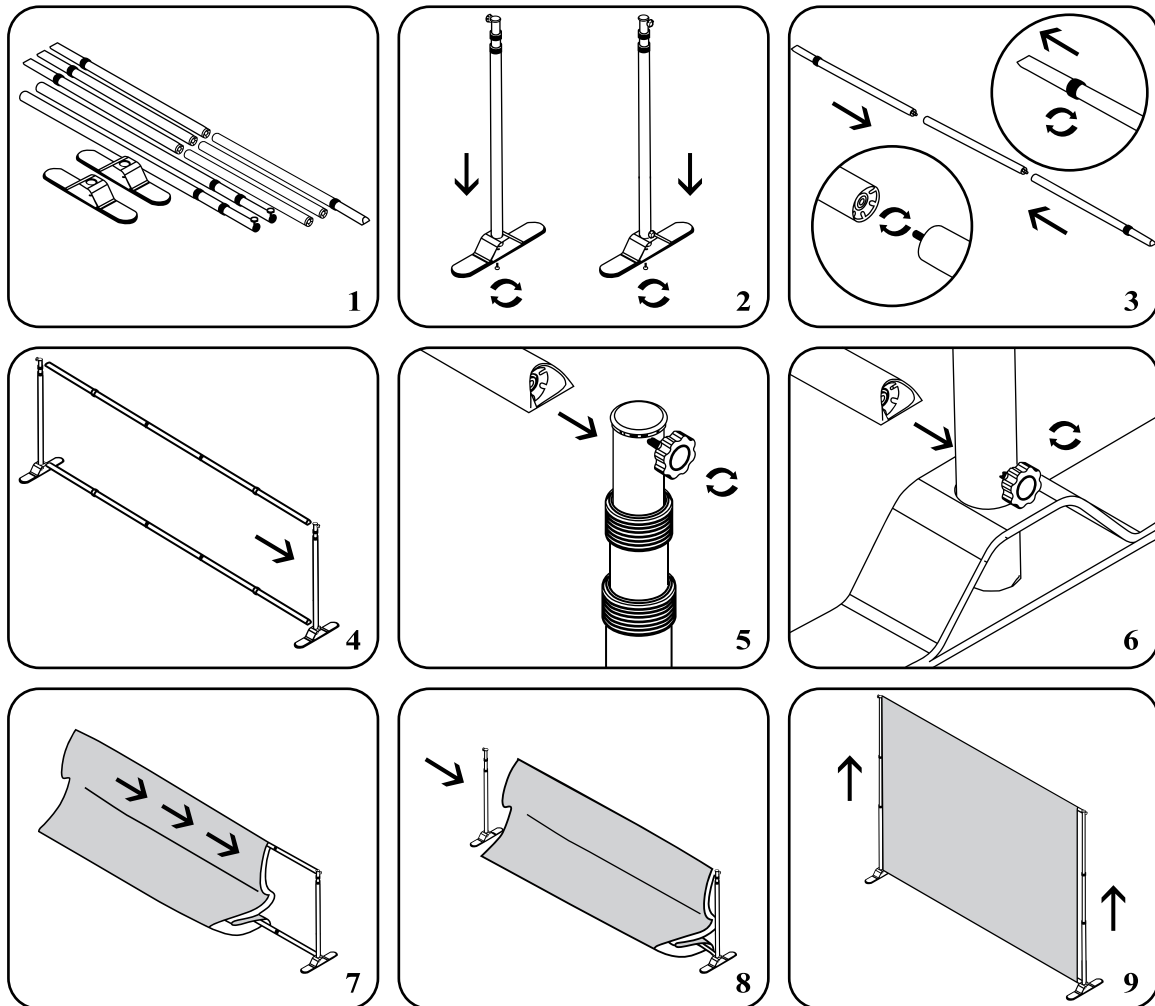

MEDIA WALLS - ASSEMBLY GUIDE

CONTACTING US

If you have any questions or would like additional information regarding our products please contact our friendly sales team on

- 1300 972 077
- sales@easysigns.com.au