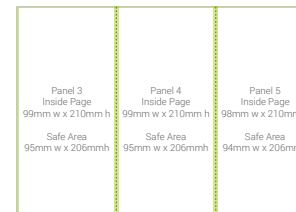

A4 Bi-fold - Outside
420mm w x 297mm h

A5 Bi-fold - Outside
297mm w x 210mm h

DL Tri-fold - Outside
296mm w x 210mm h

A4 Bi-fold - Inside
420mm w x 297mm h

A5 Bi-fold - Inside
297mm w x 210mm h

DL Tri-fold - Inside
297mm w x 210mm h

How to Setup Print Ready Artwork

- ▶ Convert all text to outlines
- ▶ Embed all images and elements
- ▶ Bleed on each side - 2mm
- ▶ No trim, crop or registration marks
- ▶ Artwork supplied as a PDF
- ▶ Bitmap images no less than 130 DPI