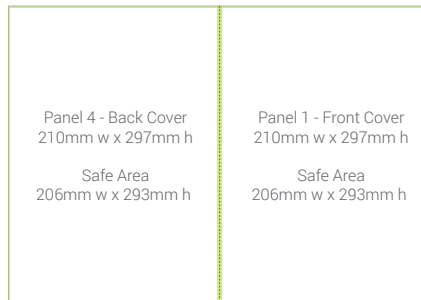

A4 Bi-fold - Outside
420mm w x 297mm h

A5 Bi-fold - Outside
297mm w x 210mm h

DL Tri-fold - Outside
296mm w x 210mm h

A4 Bi-fold - Inside
420mm w x 297mm h

A5 Bi-fold - Inside
297mm w x 210mm h

DL Tri-fold - Inside
297mm w x 210mm h

How to Setup Print Ready Artwork

- ▶ Convert all text to outlines
- ▶ Embed all images and elements
- ▶ Bleed on each side - 2mm
- ▶ No trim, crop or registration marks
- ▶ Artwork supplied as a PDF
- ▶ Bitmap images no less than 130 DPI