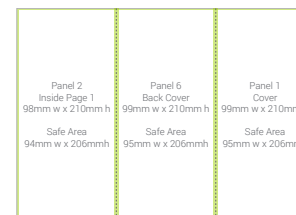

A4 Bi-fold - Outside
420mm w x 297mm h

A5 Bi-fold - Outside
297mm w x 210mm h

DL Tri-fold - Outside
296mm w x 210mm h

A4 Bi-fold - Inside
420mm w x 297mm h

A5 Bi-fold - Inside
297mm w x 210mm h

DL Tri-fold - Inside
297mm w x 210mm h

How to Setup Print Ready Artwork

- ▶ Convert all text to outlines
- ▶ Embed all images and elements
- ▶ Bleed on each side - 2mm
- ▶ No trim, crop or registration marks
- ▶ Artwork supplied as a PDF
- ▶ Bitmap images no less than 130 DPI