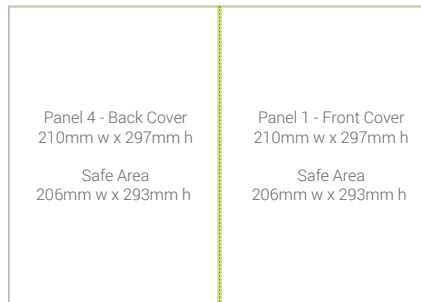

A4 Bi-fold - Outside
420mm w x 297mm h

A5 Bi-fold - Outside
297mm w x 210mm h

DL Tri-fold - Outside
296mm w x 210mm h

A4 Bi-fold - Inside
420mm w x 297mm h

A5 Bi-fold - Outside
297mm w x 210mm h

DL Tri-fold - Inside
296mm w x 210mm h

How to Setup Print Ready Artwork

- ▶ Convert all text to outlines
- ▶ Embed all images and elements
- ▶ Bleed on each side - 2mm
- ▶ No trim, crop or registration marks
- ▶ Artwork supplied as a PDF
- ▶ Bitmap images no less than 130 DPI