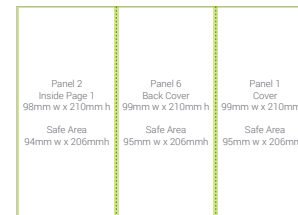

A4 Bi-fold - Outside
420mm w x 297mm h

A5 Bi-fold - Outside
297mm w x 210mm h

DL Tri-fold - Outside
296mm w x 210mm h

A4 Bi-fold - Inside
420mm w x 297mm h

A5 Bi-fold - Outside
297mm w x 210mm h

DL Tri-fold - Inside
296mm w x 210mm h

How to Setup Print Ready Artwork

- ▶ Convert all text to outlines
- ▶ Embed all images and elements
- ▶ Bleed on each side - 2mm
- ▶ No trim, crop or registration marks
- ▶ Artwork supplied as a PDF
- ▶ Bitmap images no less than 130 DPI