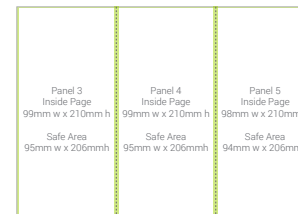

A4 Bi-fold - Outside
420mm w x 297mm h

A5 Bi-fold - Outside
297mm w x 210mm h

DL Tri-fold - Outside
296mm w x 210mm h

A4 Bi-fold - Inside
420mm w x 297mm h

A5 Bi-fold - Outside
297mm w x 210mm h

DL Tri-fold - Inside
296mm w x 210mm h

How to Setup Print Ready Artwork

- ▶ Convert all text to outlines
- ▶ Embed all images and elements
- ▶ Bleed on each side - 2mm
- ▶ No trim, crop or registration marks
- ▶ Artwork supplied as a PDF
- ▶ Bitmap images no less than 130 DPI