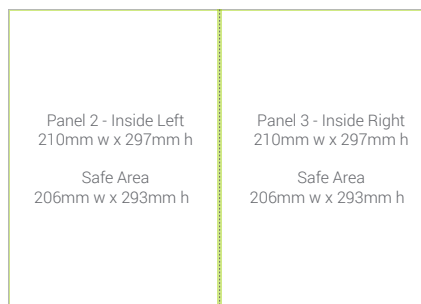

A4 Bi-fold - Outside
420mm w x 297mm h

A5 Bi-fold - Outside
297mm w x 210mm h

DL Tri-fold - Outside
296mm w x 210mm h

A4 Bi-fold - Inside
420mm w x 297mm h

A5 Bi-fold - Outside
297mm w x 210mm h

DL Tri-fold - Inside
296mm w x 210mm h

How to Setup Print Ready Artwork

- ▶ Convert all text to outlines
- ▶ Embed all images and elements
- ▶ Bleed on each side - 2mm
- ▶ No trim, crop or registration marks
- ▶ Artwork supplied as a PDF
- ▶ Bitmap images no less than 130 DPI