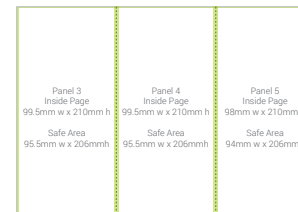

A4 Bi-fold - Outside
420mm w x 297mm h

A5 Bi-fold - Outside
297mm w x 210mm h

DL Tri-fold - Outside
297mm w x 210mm h

A4 Bi-fold - Inside
420mm w x 297mm h

A5 Bi-fold - Outside
297mm w x 210mm h

DL Tri-fold - Inside
297mm w x 210mm h

How to Setup Print Ready Artwork

- ▶ Convert all text to outlines
- ▶ Embed all images and elements
- ▶ Bleed on each side - 2mm
- ▶ No trim, crop or registration marks
- ▶ Artwork supplied as a PDF
- ▶ Bitmap images no less than 130 DPI