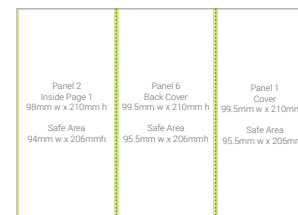

A4 Bi-fold - Outside
420mm w x 297mm h

A5 Bi-fold - Outside
297mm w x 210mm h

DL Tri-fold - Outside
297mm w x 210mm h

A4 Bi-fold - Inside
420mm w x 297mm h

A5 Bi-fold - Outside
297mm w x 210mm h

DL Tri-fold - Inside
297mm w x 210mm h

How to Setup Print Ready Artwork

- ▶ Convert all text to outlines
- ▶ Embed all images and elements
- ▶ Bleed on each side - 2mm
- ▶ No trim, crop or registration marks
- ▶ Artwork supplied as a PDF
- ▶ Bitmap images no less than 130 DPI